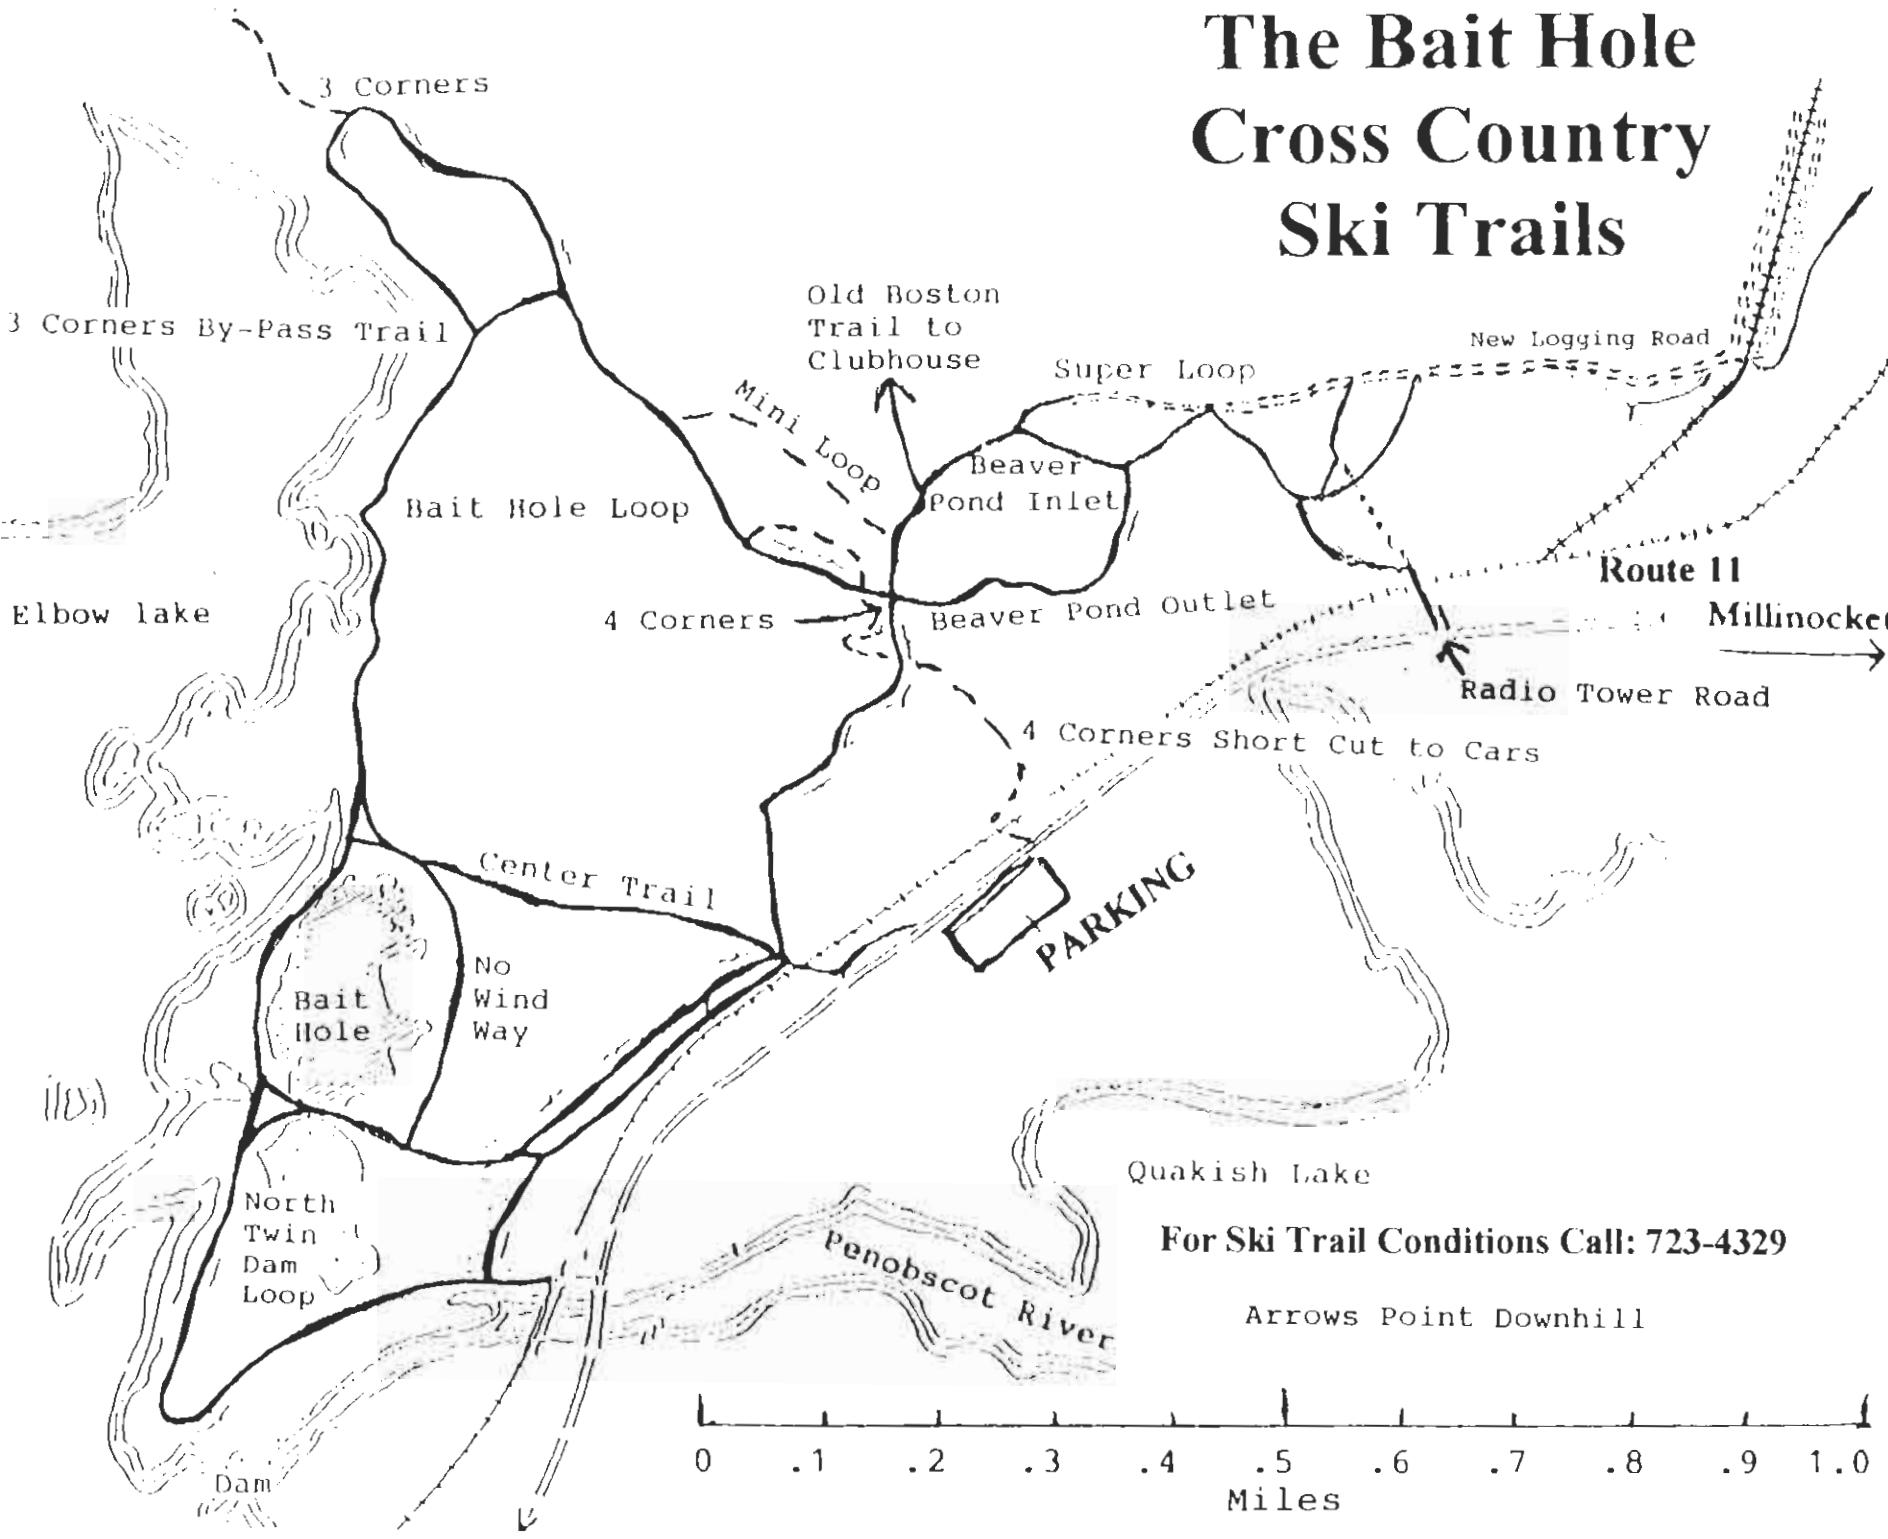

The Bait Hole Cross Country Ski Trails

For Ski Trail Conditions Call: 723-4329

Arrows Point Downhill