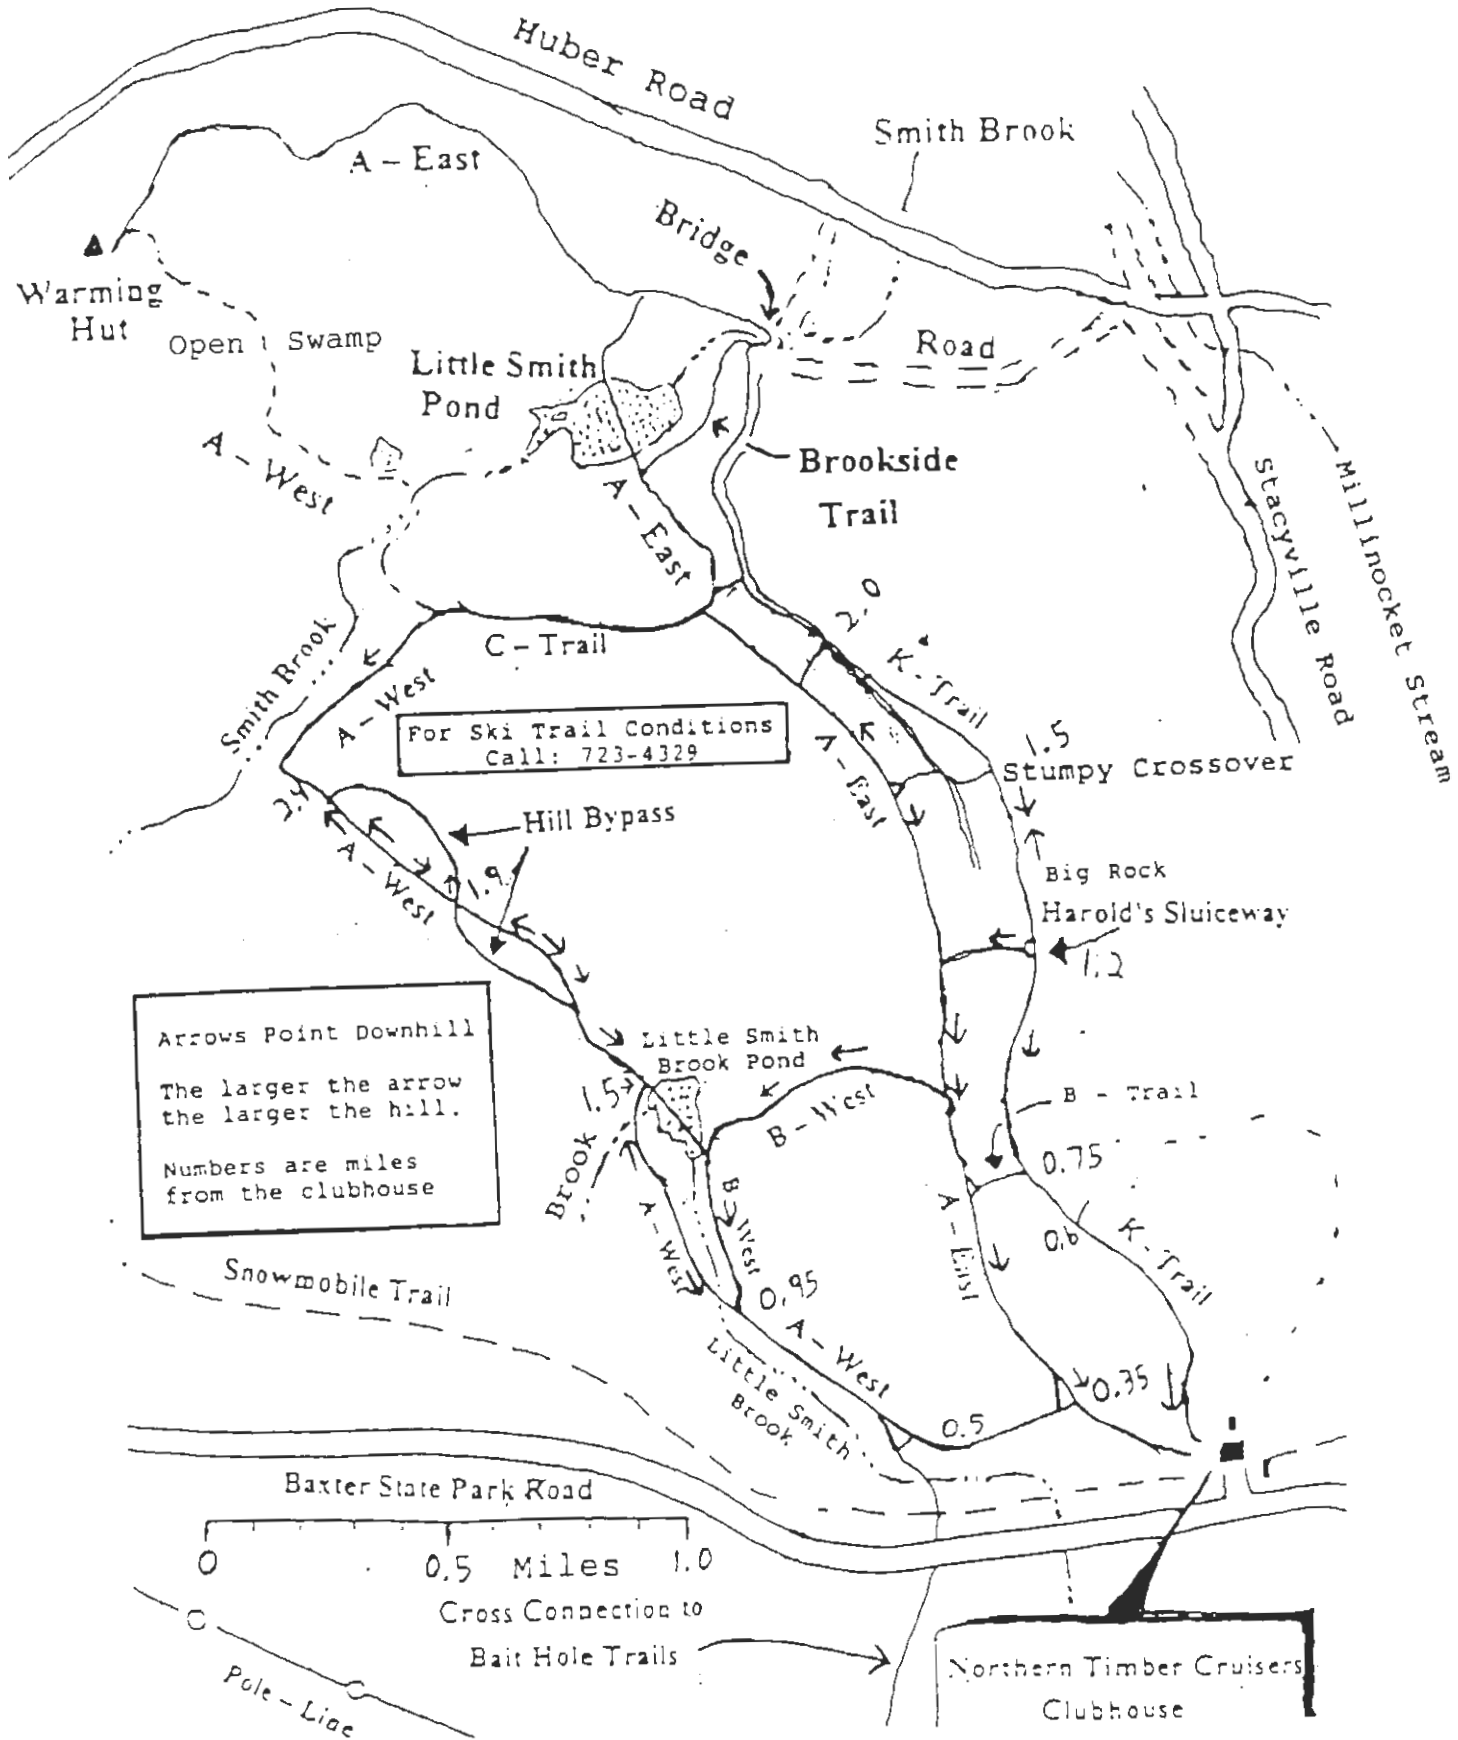

X-C SKI TRAILS

Starting at the Northern Timber Cruisers Clubhouse

For Ski Trail Conditions Call: 723-4329

For Ski Trail Conditions
Call: 723-4329

Arrows Point Downhill
The larger the arrow
the larger the hill.
Numbers are miles
from the clubhouse