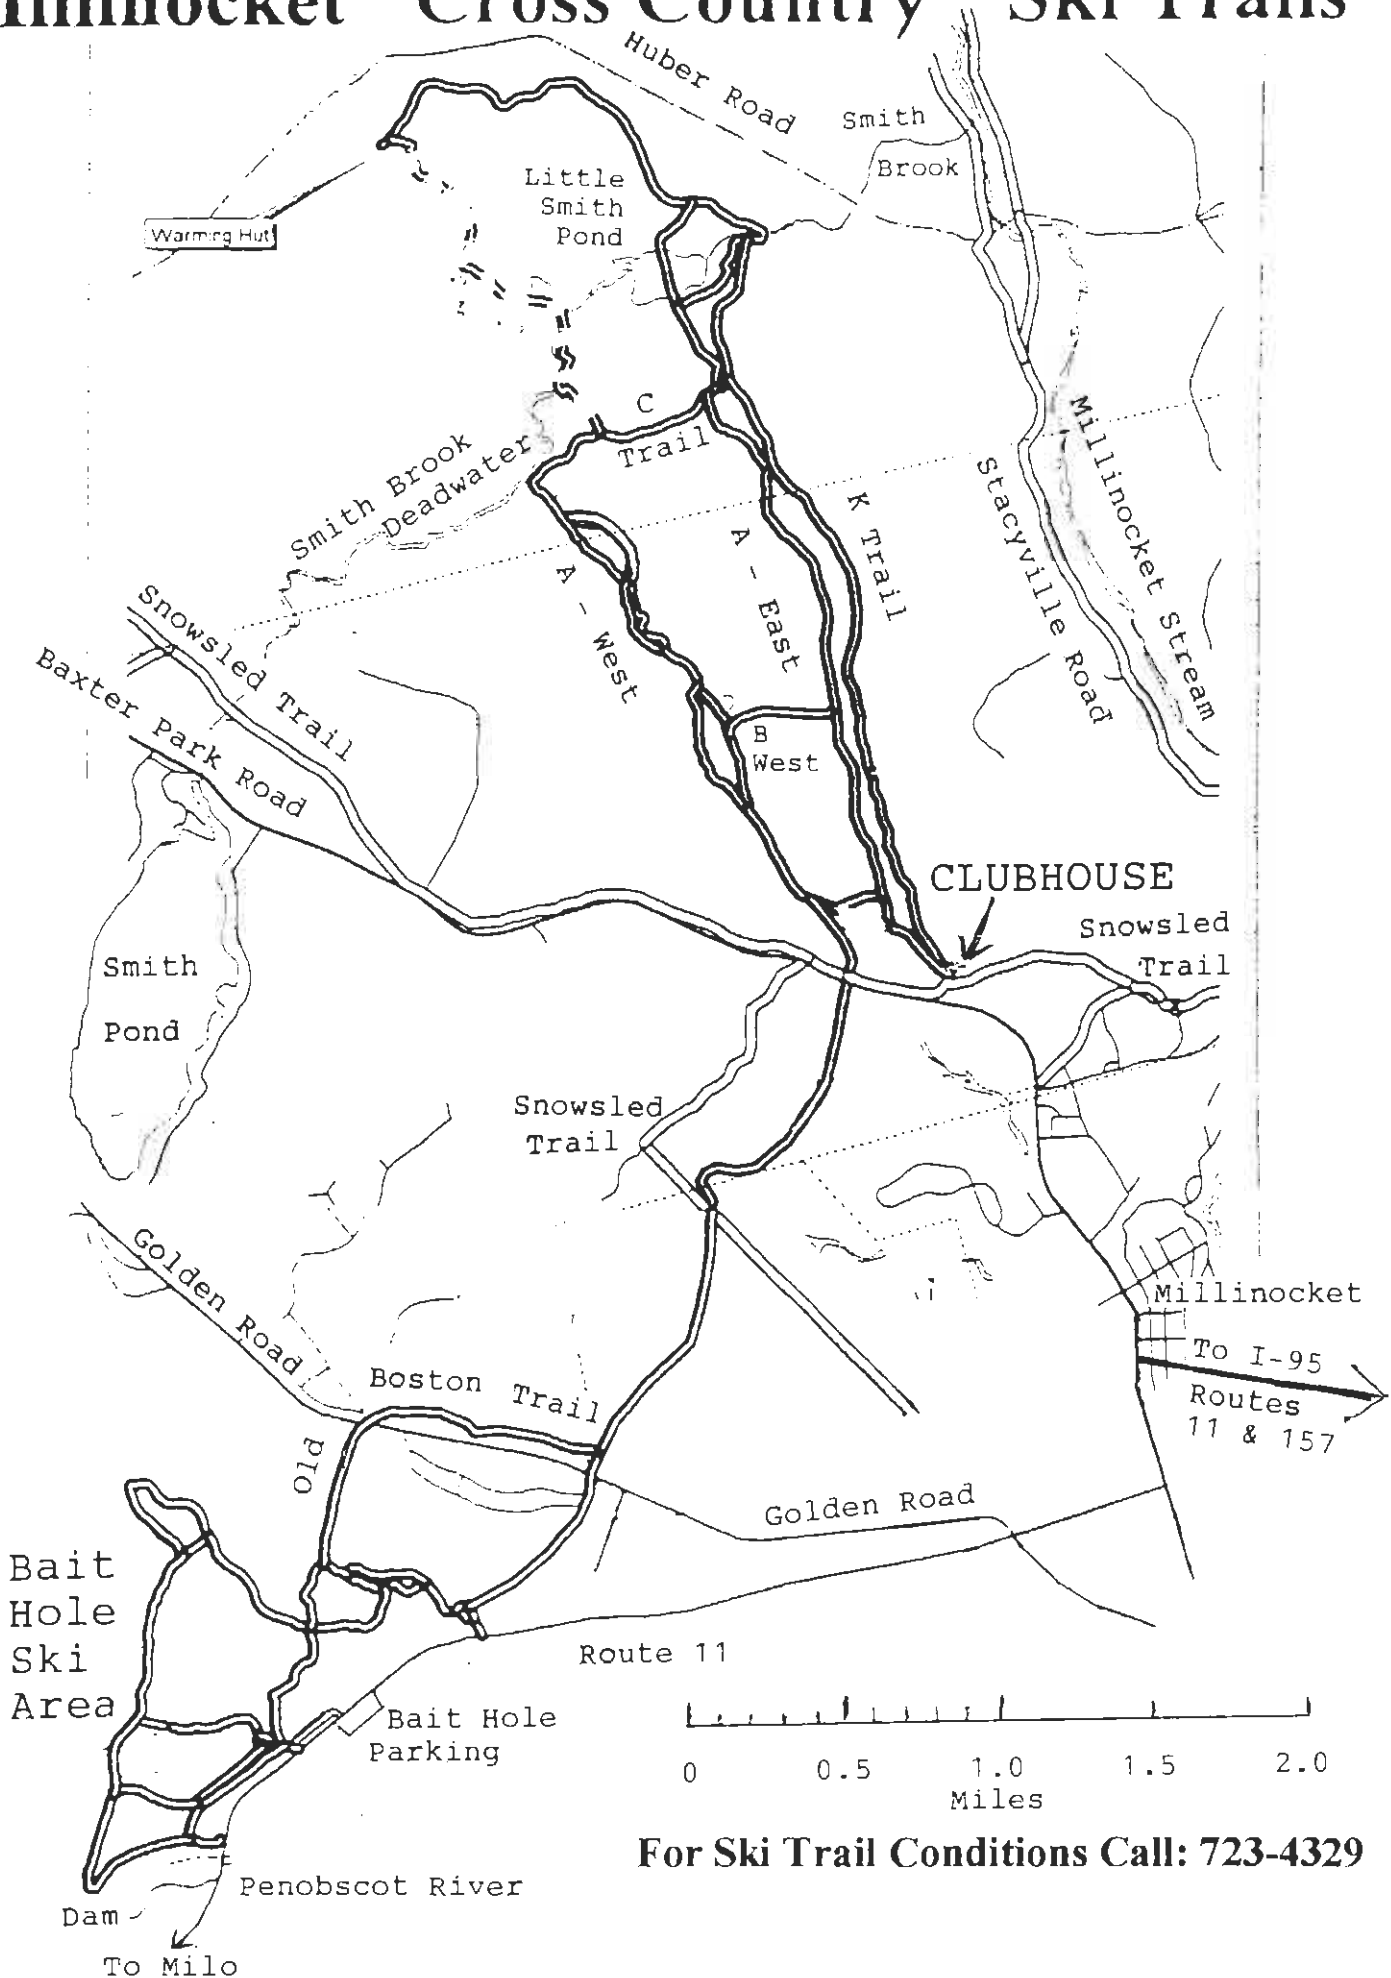

# Millinocket Cross Country Ski Trails

**For Ski Trail Conditions Call: 723-4329**