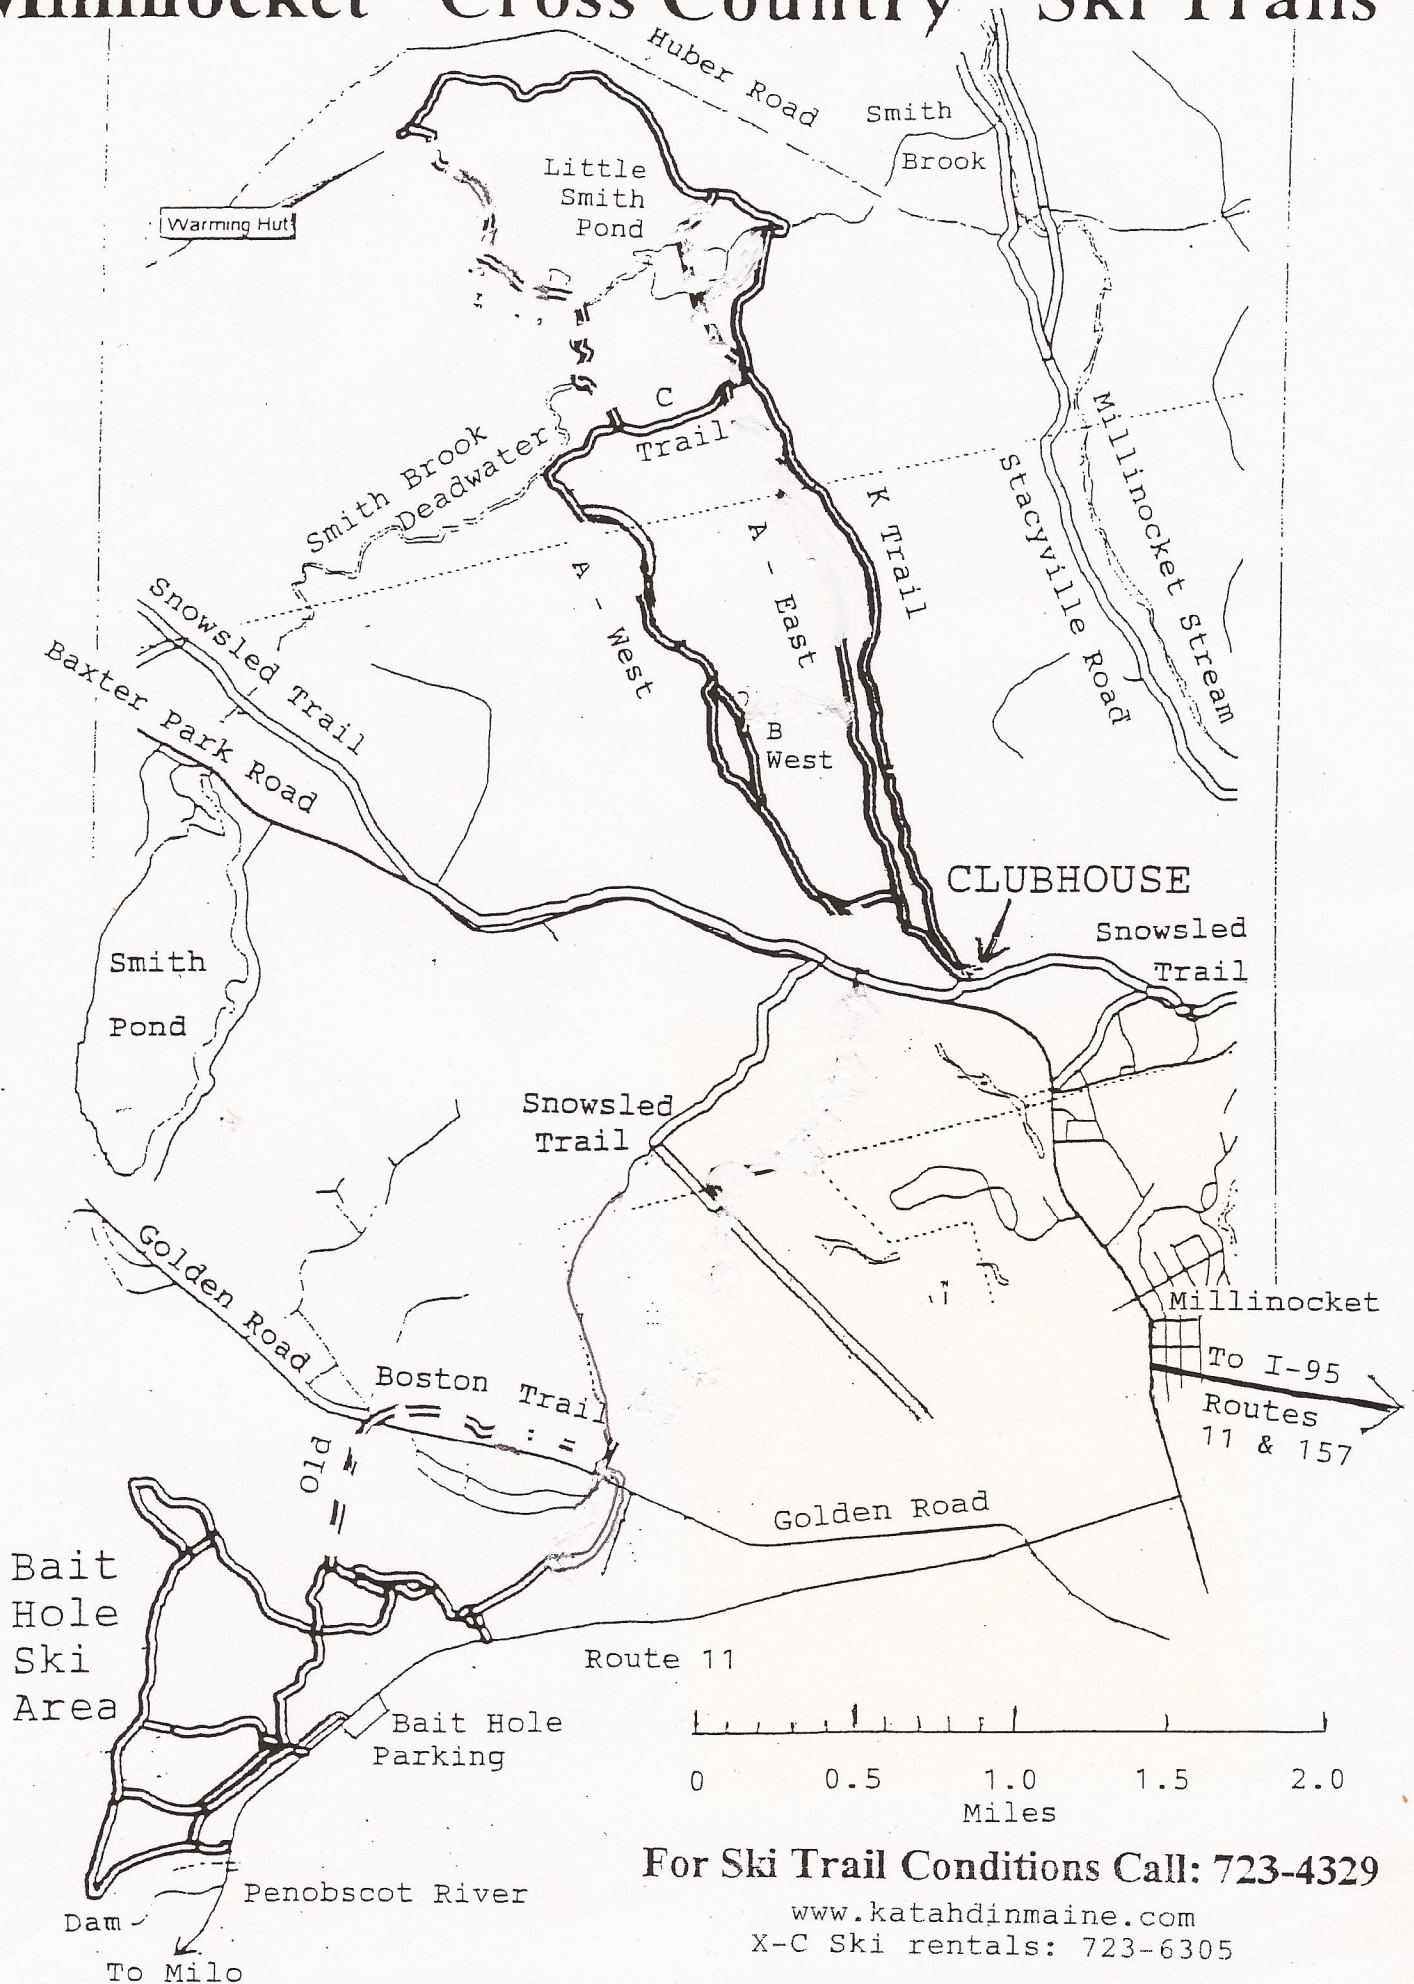

# Millinocket Cross Country Ski Trails

For Ski Trail Conditions Call: 723-4329

www.katahdinmaine.com  
X-C Ski rentals: 723-6305

11/12