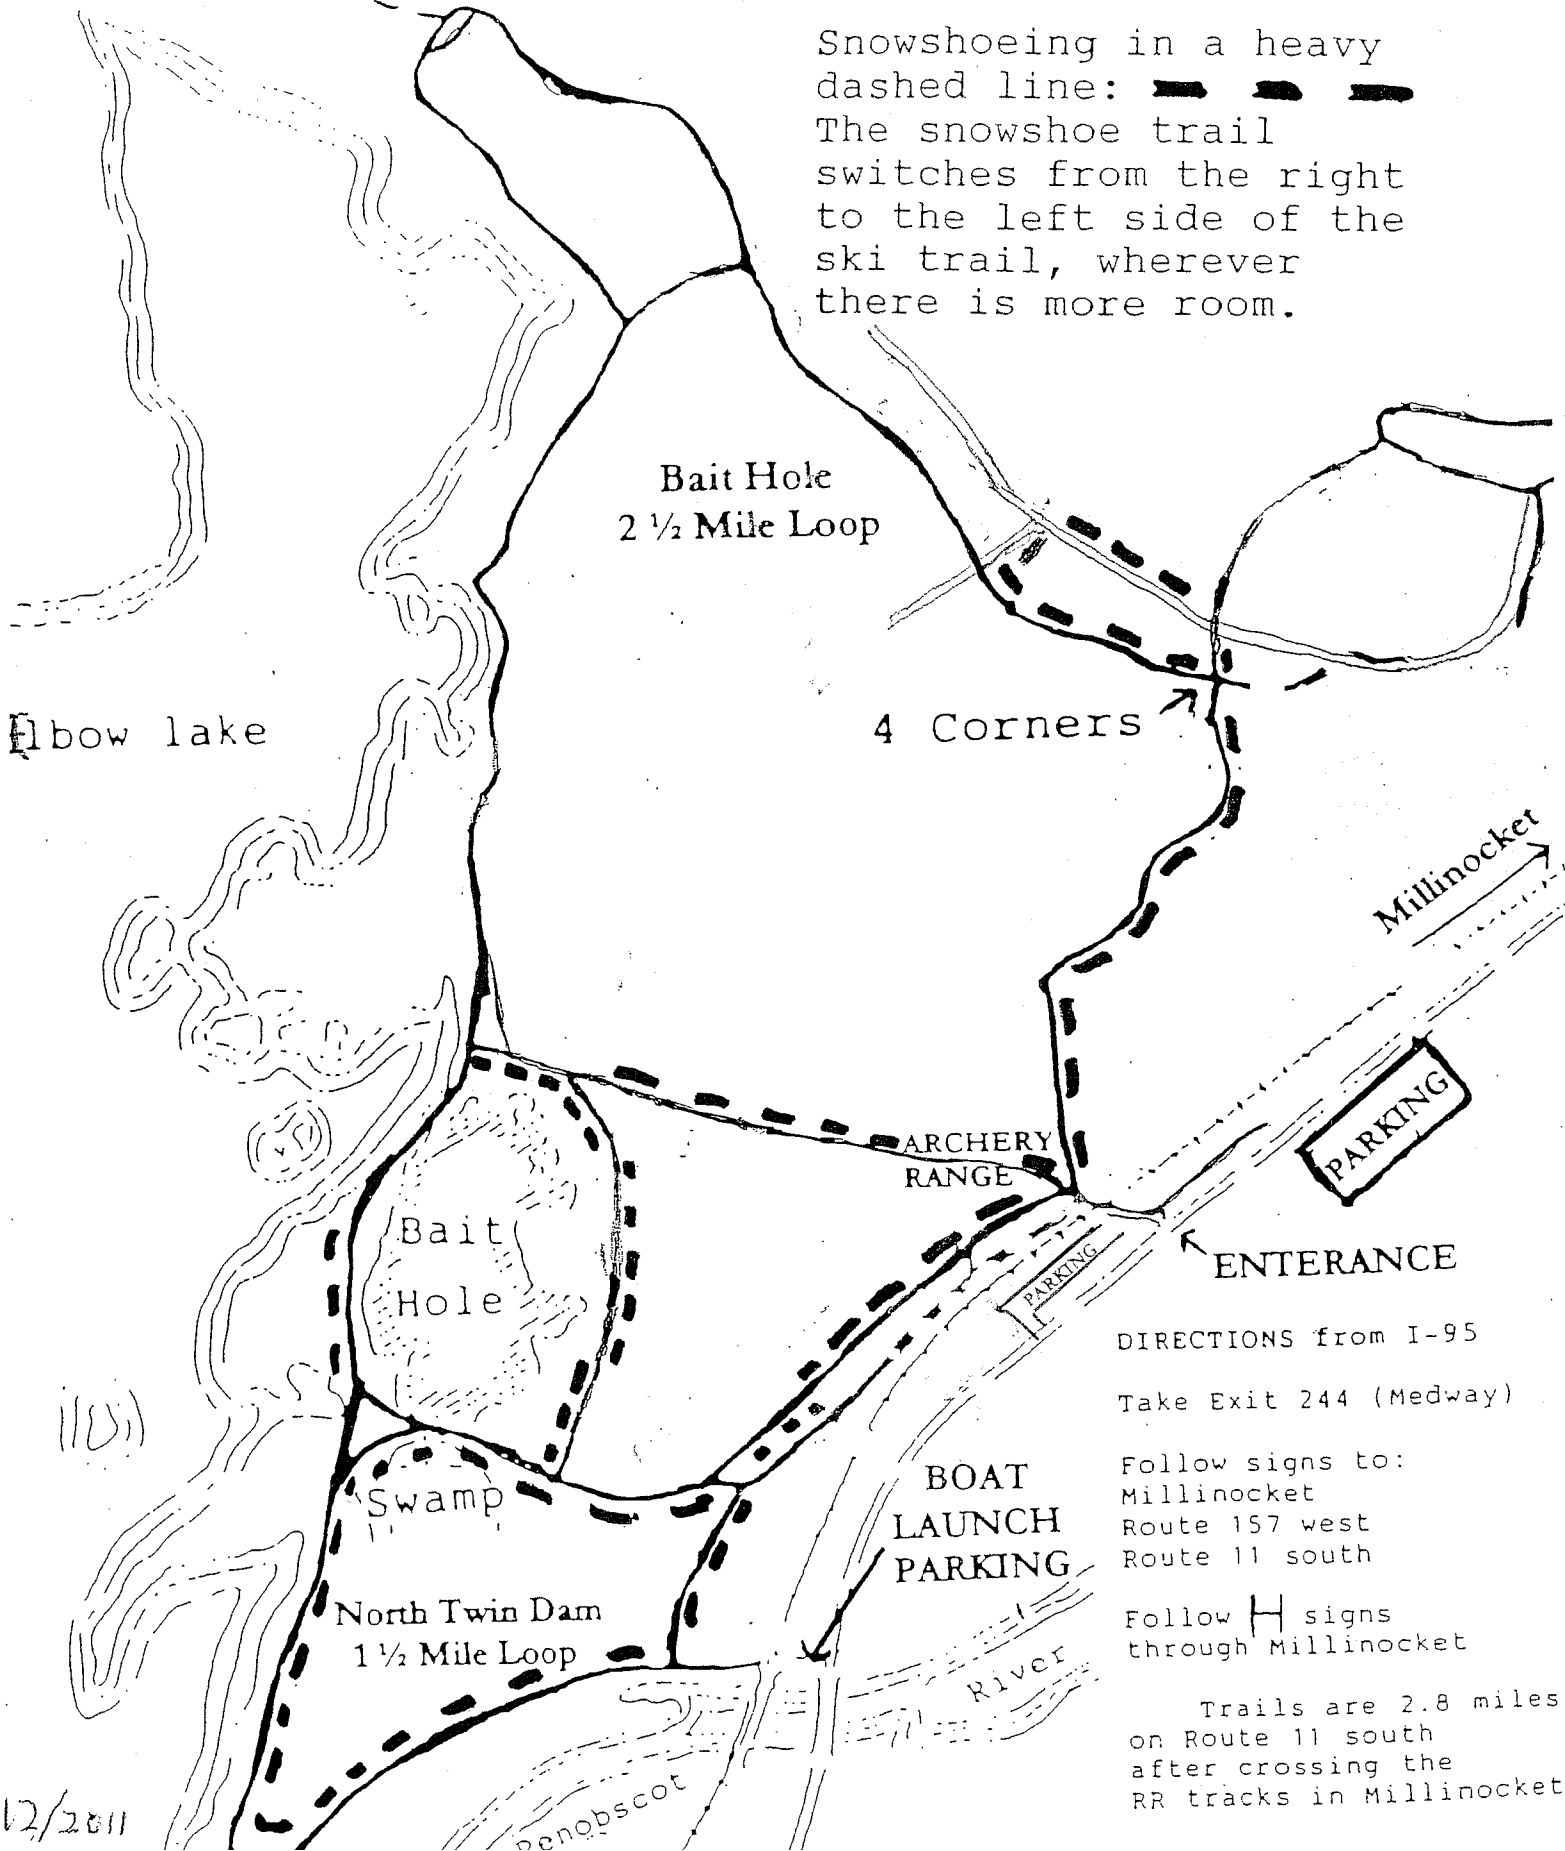

BAIT HOLE Snowshoe Trail

3 Corners

Snowshoeing in a heavy dashed line:
 The snowshoe trail switches from the right to the left side of the ski trail, wherever there is more room.

DIRECTIONS from I-95
 Take Exit 244 (Medway)

Follow signs to:
 Millinocket
 Route 157 west
 Route 11 south

Follow H signs
 through Millinocket

Trails are 2.8 miles
 on Route 11 south
 after crossing the
 RR tracks in Millinocket

12/2011